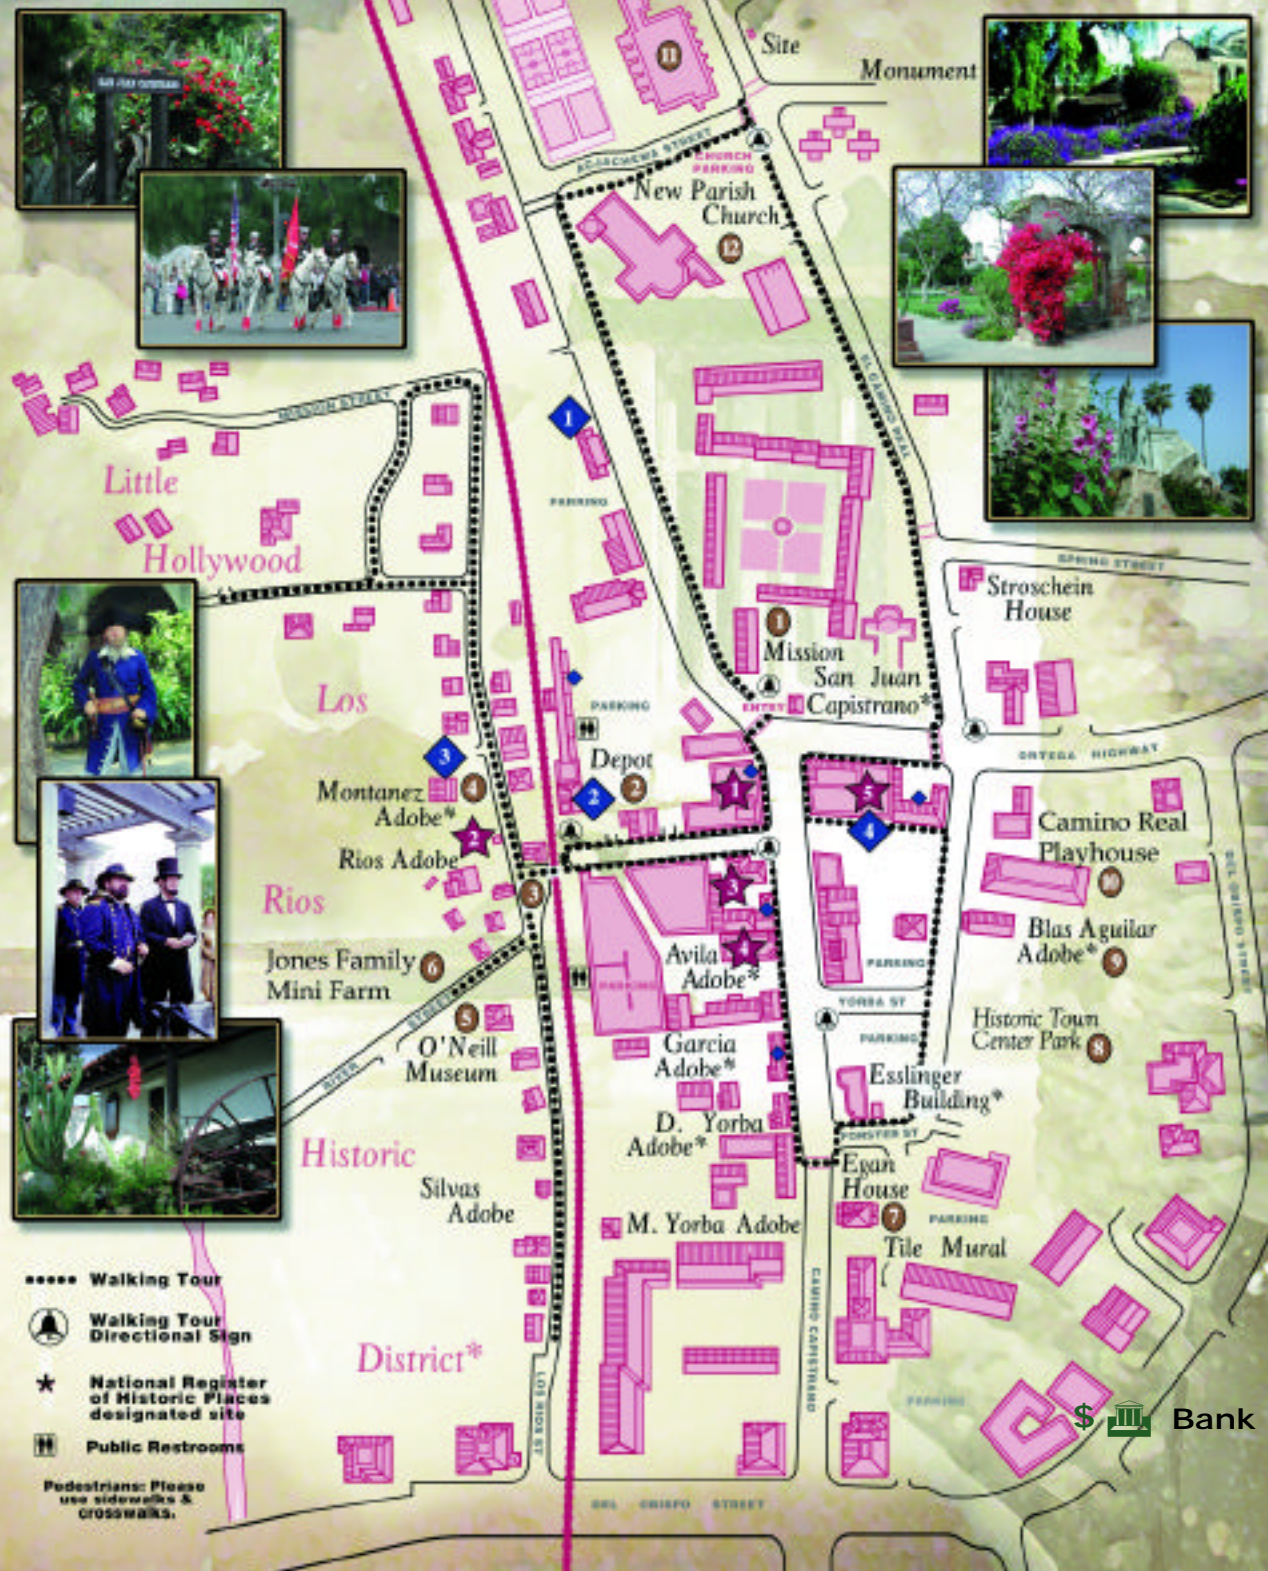

OLD CAPISTRANO

MERCHANTS ASSOCIATION TOUR MAP AND GUIDE

★ Shop

1. Capistrano Plaza
2. Los Rios District
3. Franciscan Plaza
4. Provincial Building
5. Mission Promenade

◆ Dine

1. Mission Hacienda Plaza
2. Capistrano Depot
3. Los Rios District
4. Mission Promenade

◆ Additional dining

● Discover

1. Mission San Juan Capistrano 1776
Ortega Highway at Camino Capistrano
2. Capistrano Depot 1894
End of Verdugo Street
3. Los Rios District
Los Rios Street at Depot Crossing
4. Montanez Adobe 1794
31745 Los Rios Street
5. O'Neil Museum 1870's
31831 Los Rios Street
6. Jones Family Mini Farm
Los Rios and River Streets
7. Egan House 1883
31892 Camino Capistrano
8. Historic Town Center Park Site
El Camino Real and Yorba
9. Camino Real Playhouse
31776 El Camino Real
10. Blas Aguilar Adobe 1794
31806 El Camino Real
11. San Juan Capistrano Regional Library 1983
31495 El Camino Real
12. New Parish Church
Camino Capistrano at Acjachema Street

As you follow the bells on the map, you will also discover additional historic structures marked with plaques along the way.

----- Walking Tour

📍 Walking Tour Directional Sign

★ National Register of Historic Places designated site

🚻 Public Restrooms

🚶 Pedestrians: Please use sidewalks & crosswalks.

SHOP - DINE - DISCOVER

©2003 SLO Chamber of Commerce. Design & Concept - Purpose Media. All Rights Reserved.